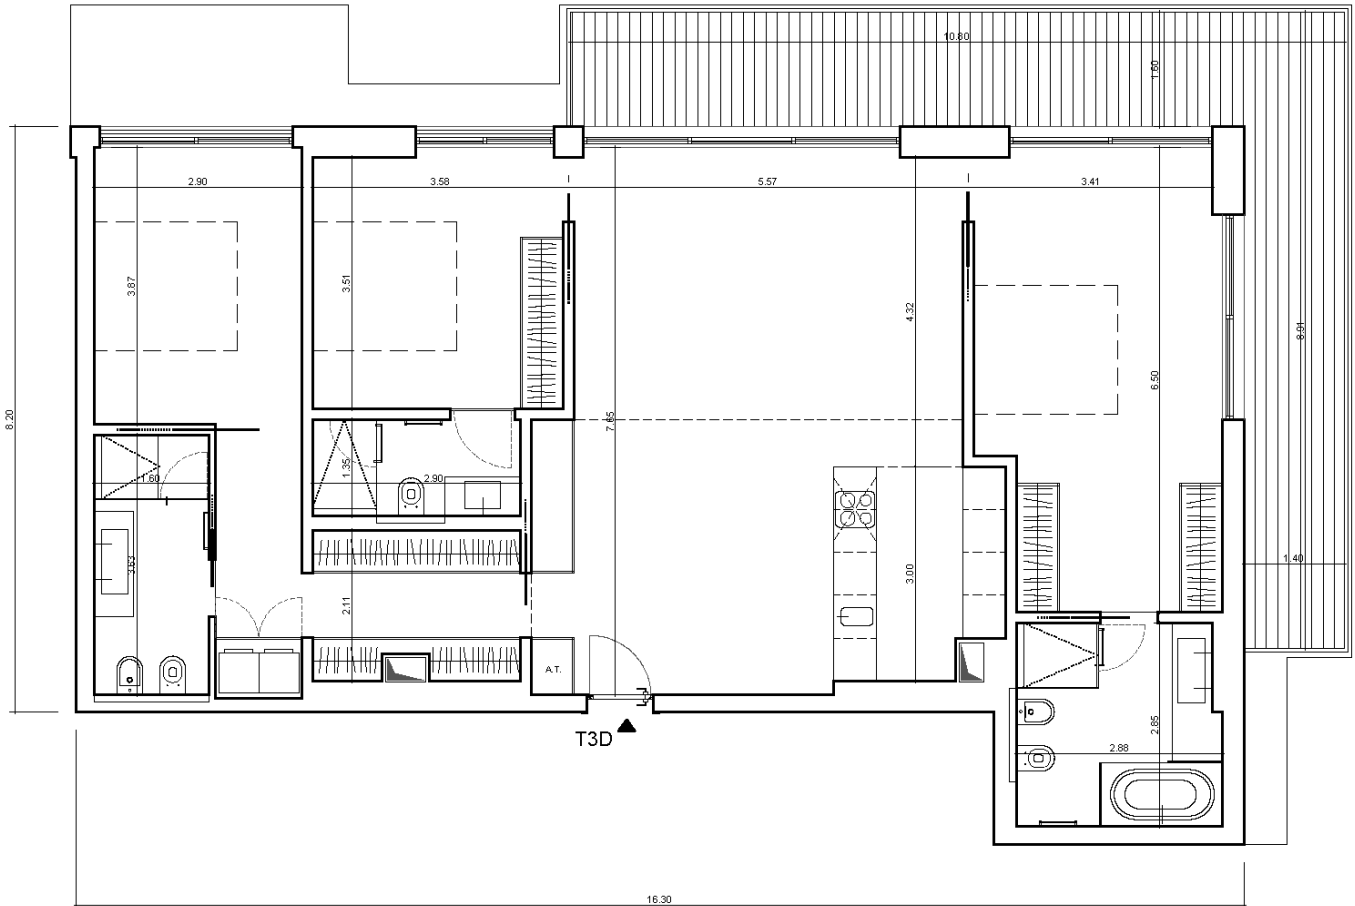

## 3 BEDROOM - RIVER VIEW

13TH FLOOR - EY

APARTMENT SIZE: 136,79m<sup>2</sup>  
BALCONY SIZE: 29,55m<sup>2</sup>  
TOTAL AREA: 166,34m<sup>2</sup>