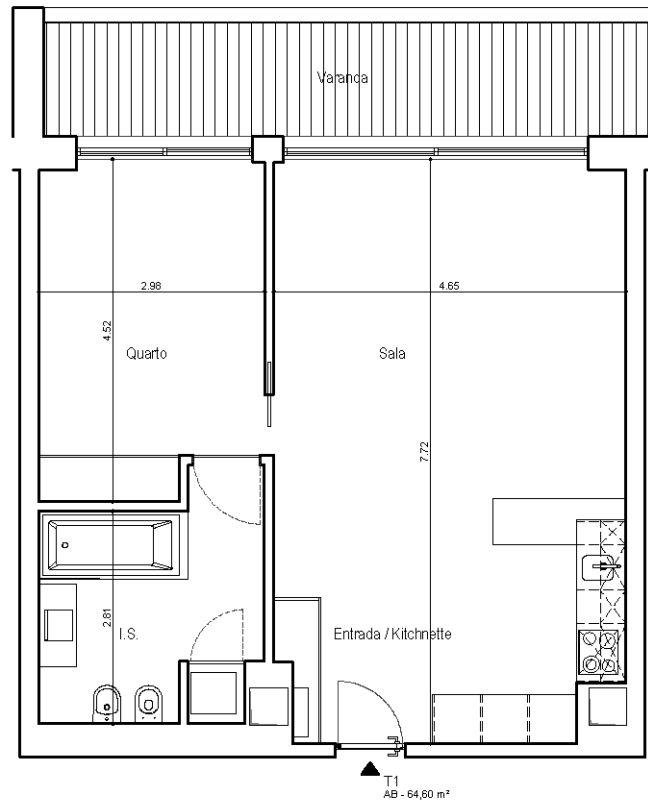

MARTINHAL

RESIDENCES

1 BEDROOM - RIVER VIEW

6TH FLOOR - CJ

APARTMENT SIZE: 64,60 m²
BALCONY SIZE: 13,62 m²
TOTAL AREA: 78,22 m²