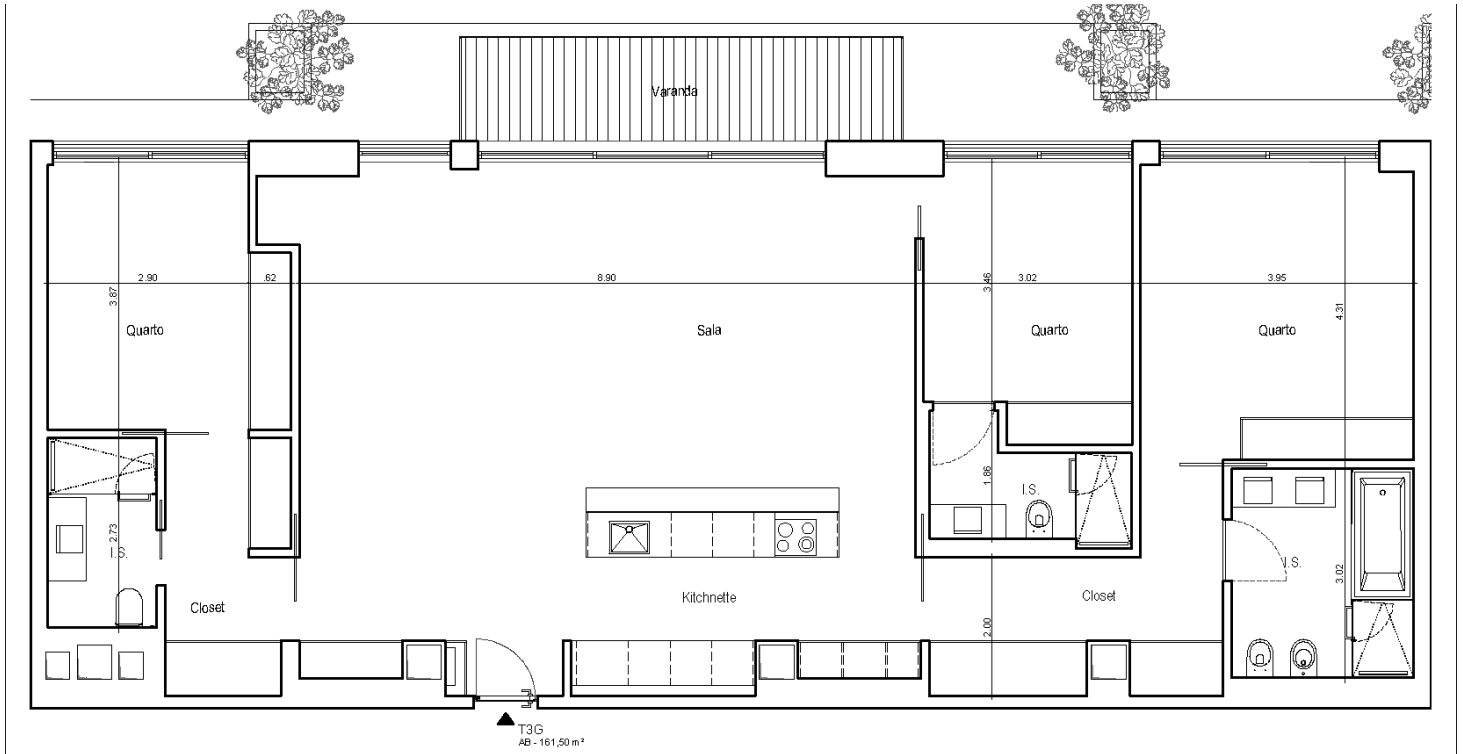

MARTINHAL

RESIDENCES

3 BEDROOM - RIVER VIEW

11TH FLOOR - ED

APARTMENT SIZE: 161,50m²
BALCONY SIZE: 10,88m²
TOTAL AREA: 172,38m²