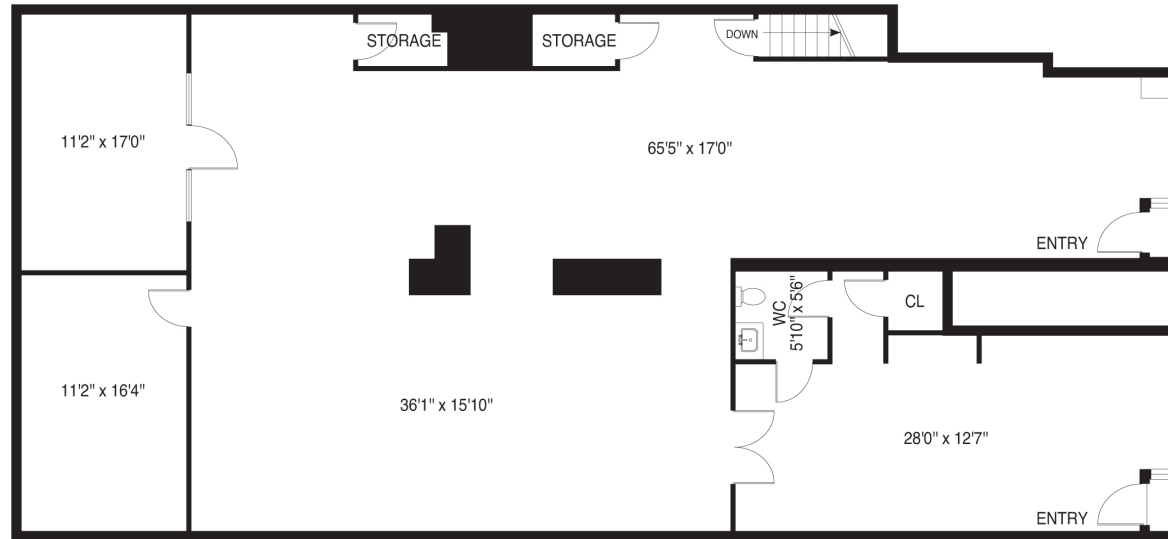

SAMUEL DEFRANCESCHI

Licensed Associate Real Estate Broker
www.samdefran.com
646.331.8534
Sam@nestseekers.com

MAIN FLOOR

BASEMENT