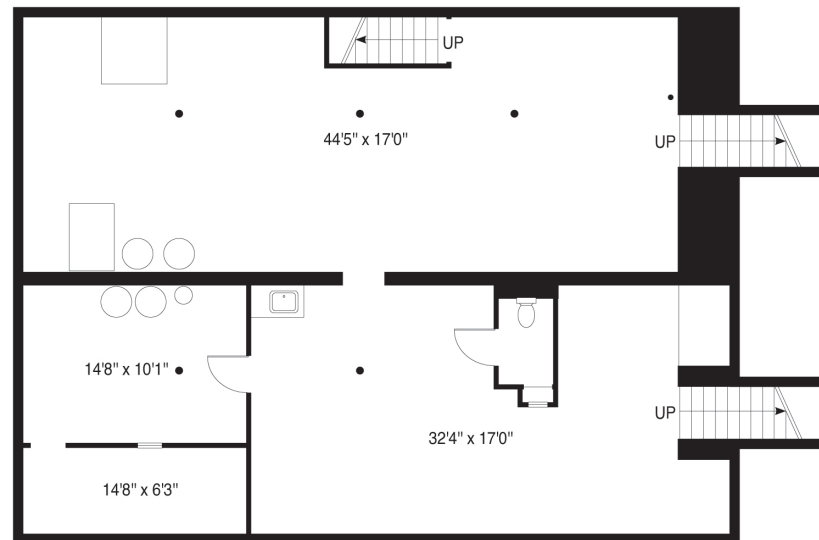

SAMUEL DEFRANCESCHI

Licensed Associate Real Estate Broker
www.samdefran.com
646.331.8534
Sam@nestseekers.com

MAIN FLOOR

BASEMENT