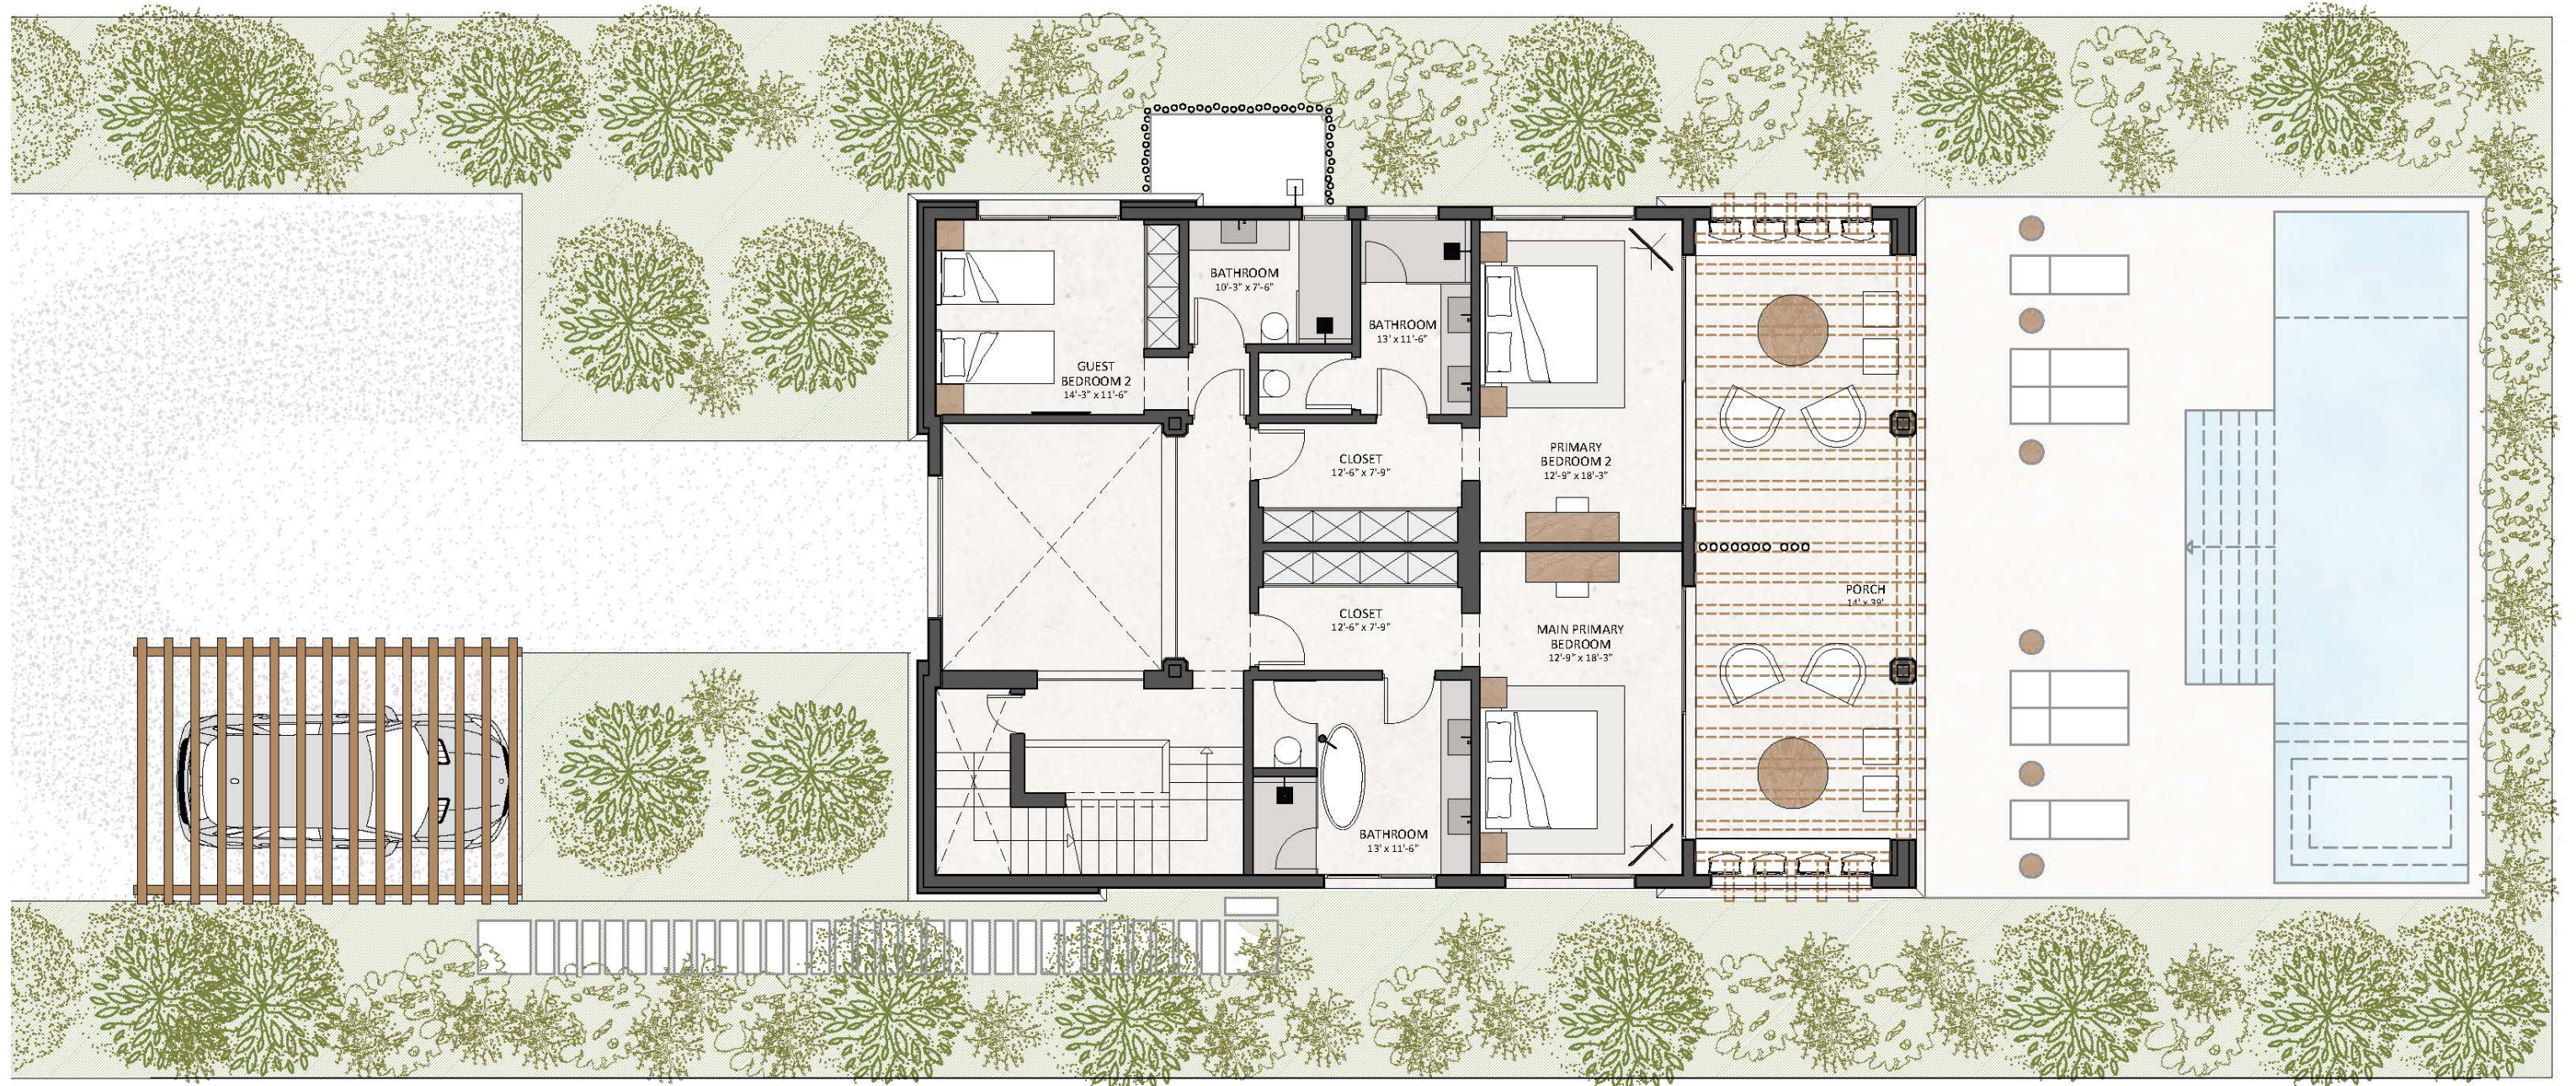

UNDER ROOF 4,403 sq ft

DECK & POOL 1,351 sq ft

TOTAL 5,754 sq ft

   OPTIONAL

UNDER ROOF 4,403 sq ft

DECK & POOL 1,351 sq ft

TOTAL 5,754 sq ft

 OPTIONAL