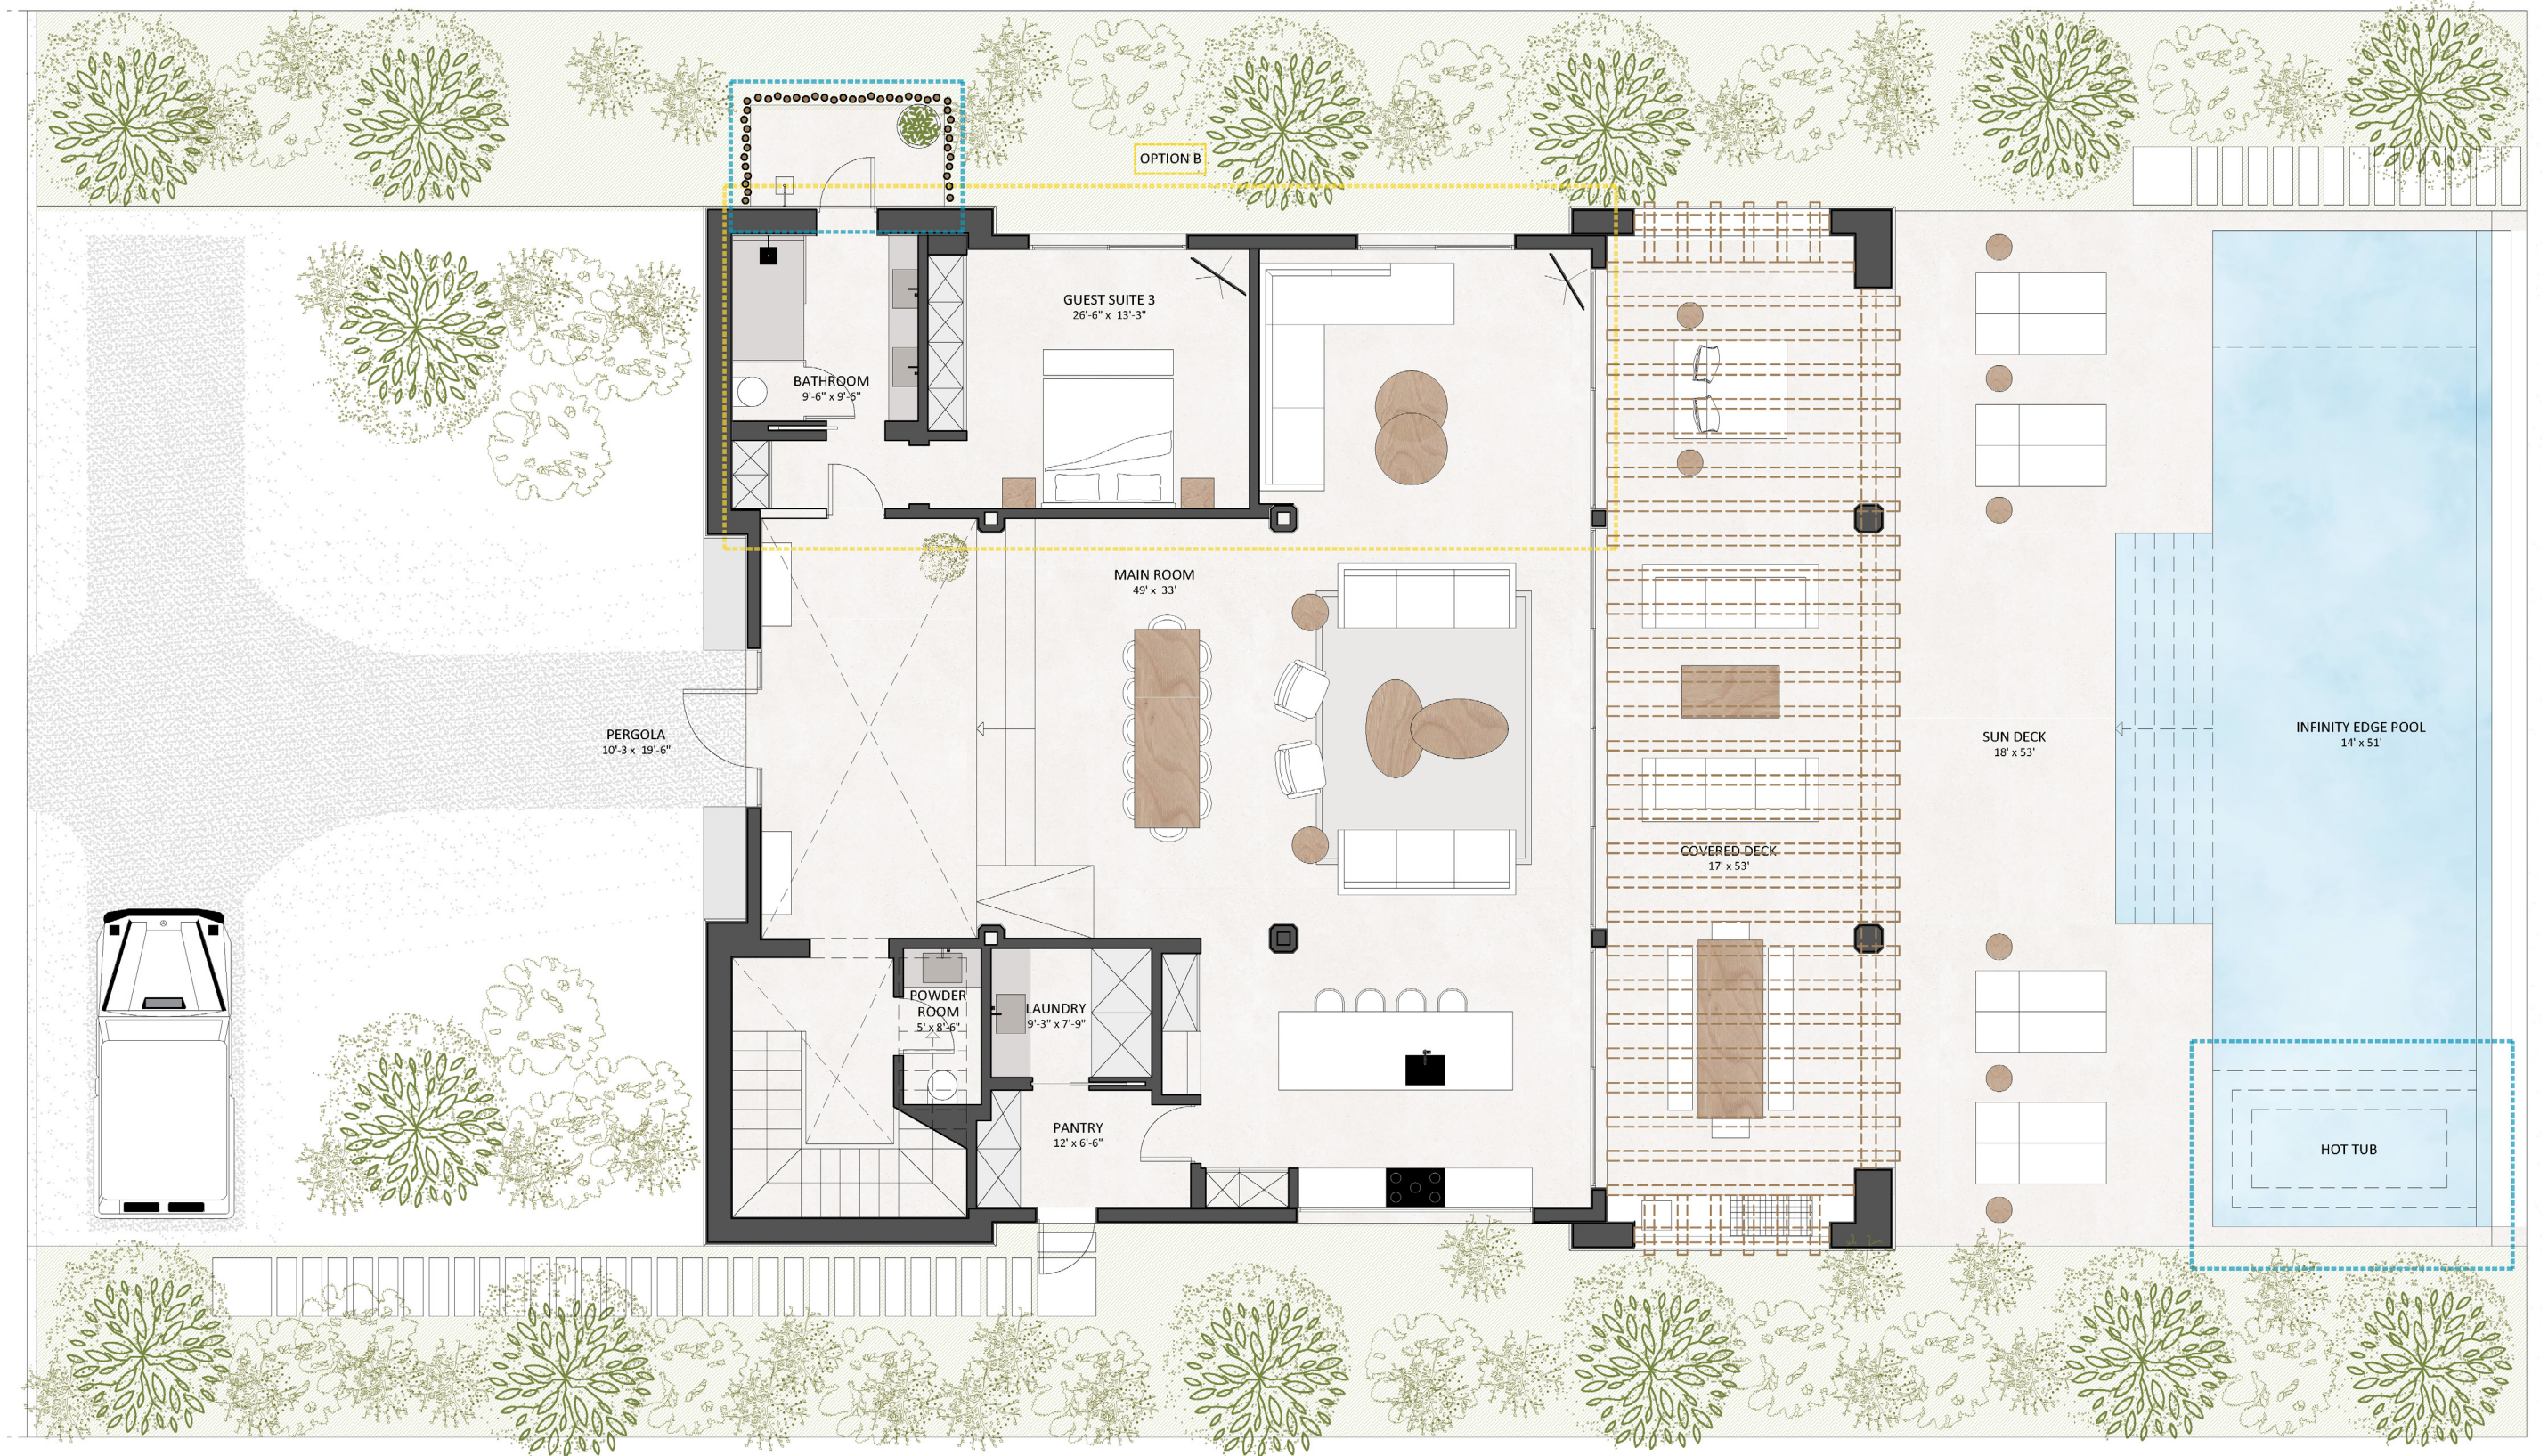

UNDER ROOF 6,073 sq ft

DECK & POOL 1,696 sq ft

TOTAL 7,769 sq ft

   OPTIONAL

UNDER ROOF 6,073 sq ft

DECK & POOL 1,696 sq ft

TOTAL 7,769 sq ft

OPTIONAL

UNDER ROOF 6,073 sq ft

DECK & POOL 1,696 sq ft

TOTAL 7,769 sq ft

OPTIONAL