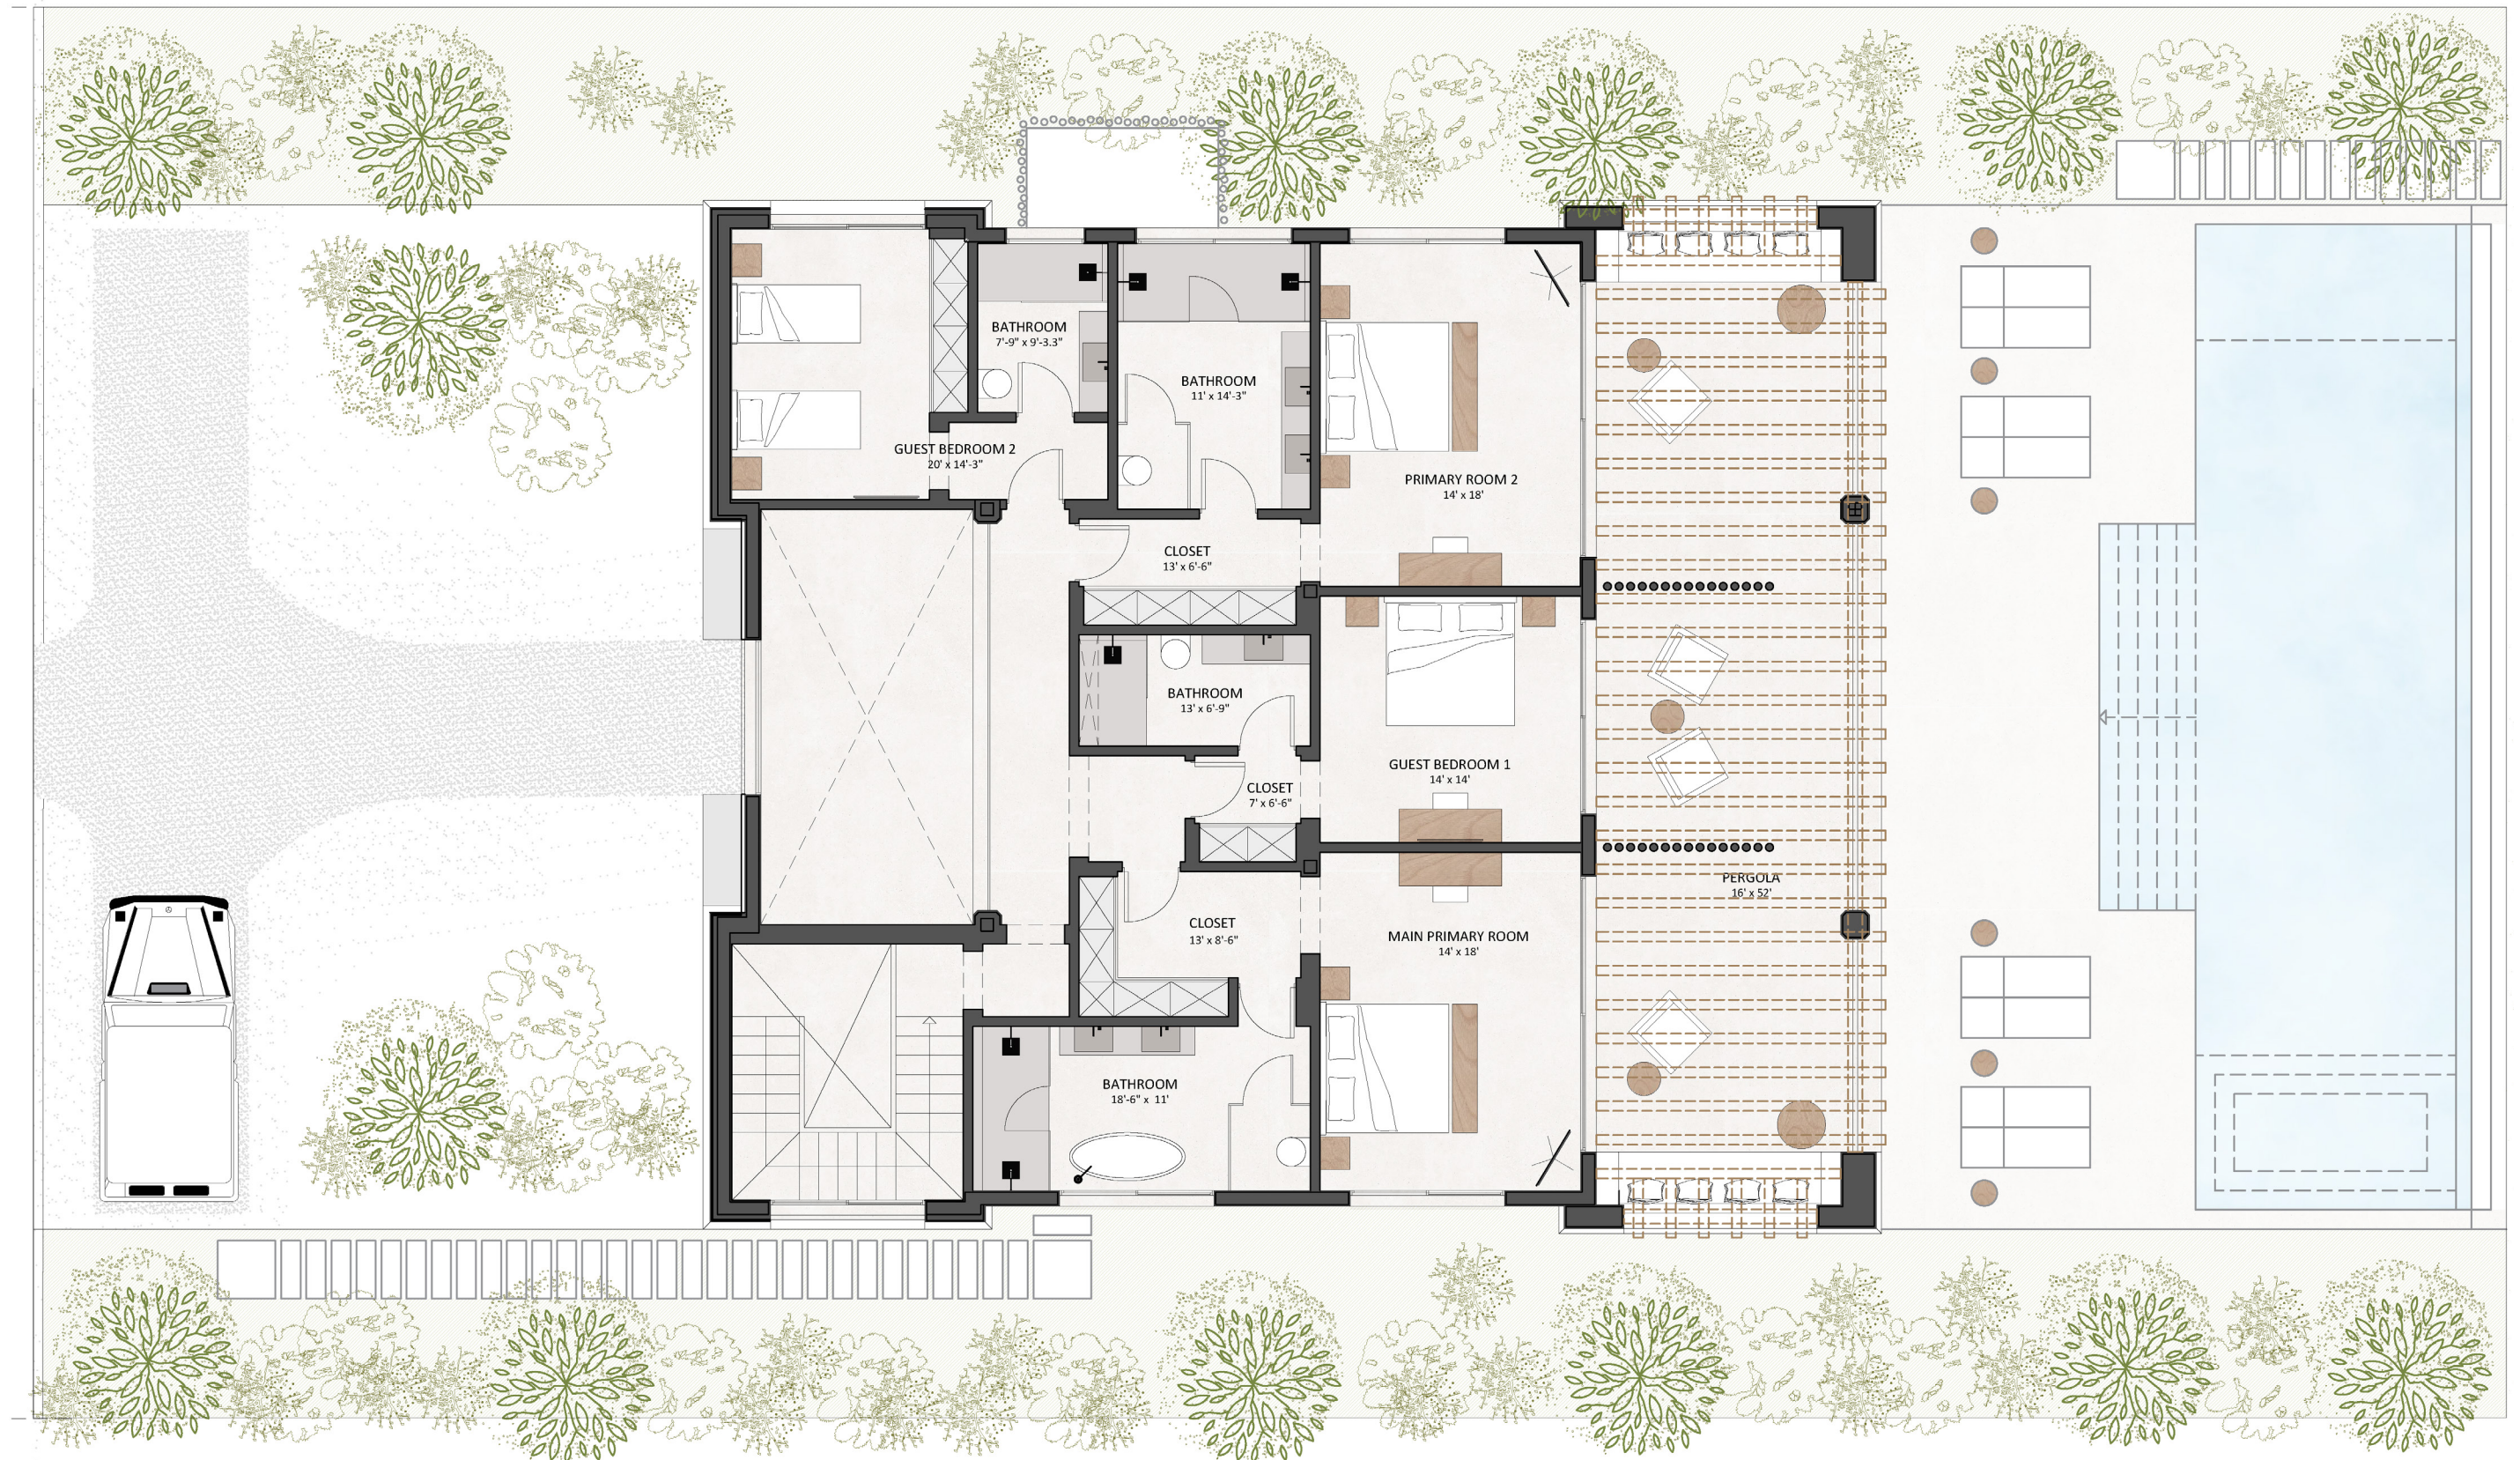

UNDER ROOF 6,073 sq ft

DECK & POOL 1,696 sq ft

TOTAL 7,769 sq ft

   OPTIONAL

UNDER ROOF 6,073 sq ft

DECK & POOL 1,696 sq ft

TOTAL 7,769 sq ft

OPTIONAL

UNDER ROOF 6,073 sq ft

DECK & POOL 1,696 sq ft

TOTAL 7,769 sq ft

OPTIONAL