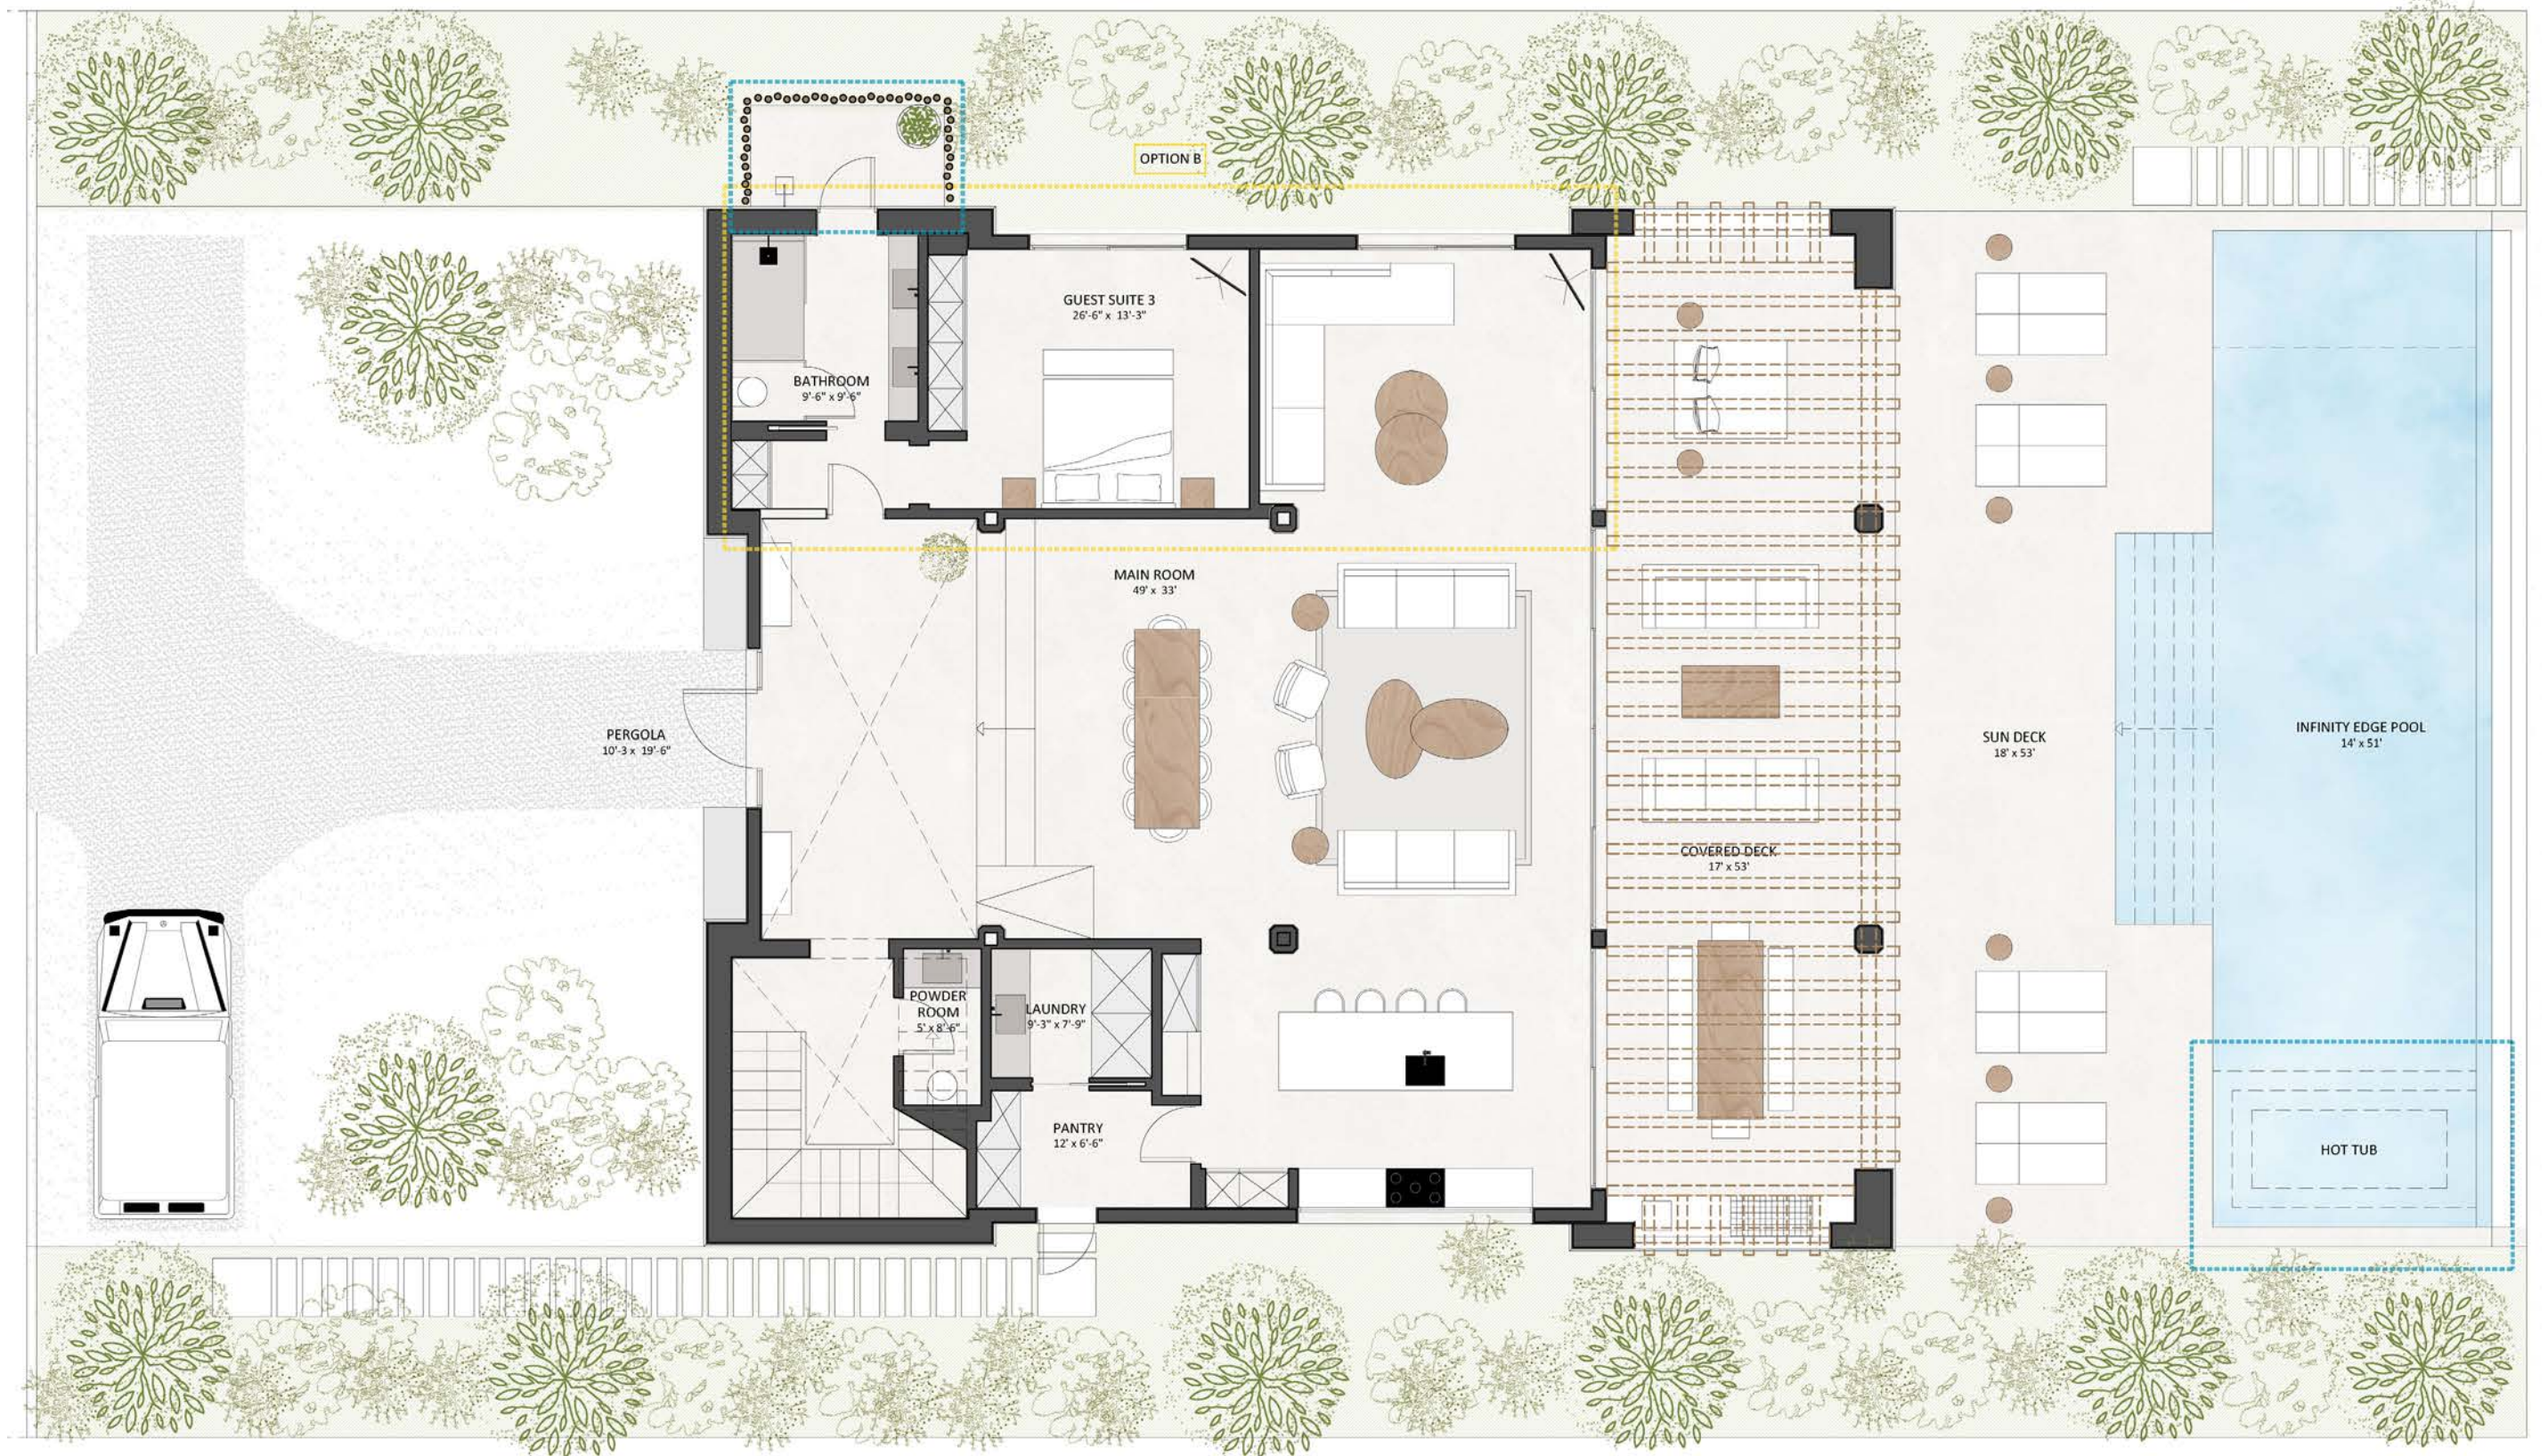

UNDER ROOF 6,073 sq ft

DECK & POOL 1,696 sq ft

TOTAL 7,769 sq ft

   OPTIONAL

UNDER ROOF 6,073 sq ft

DECK & POOL 1,696 sq ft

TOTAL 7,769 sq ft

OPTIONAL

UNDER ROOF 6,073 sq ft

DECK & POOL 1,696 sq ft

TOTAL 7,769 sq ft

OPTIONAL