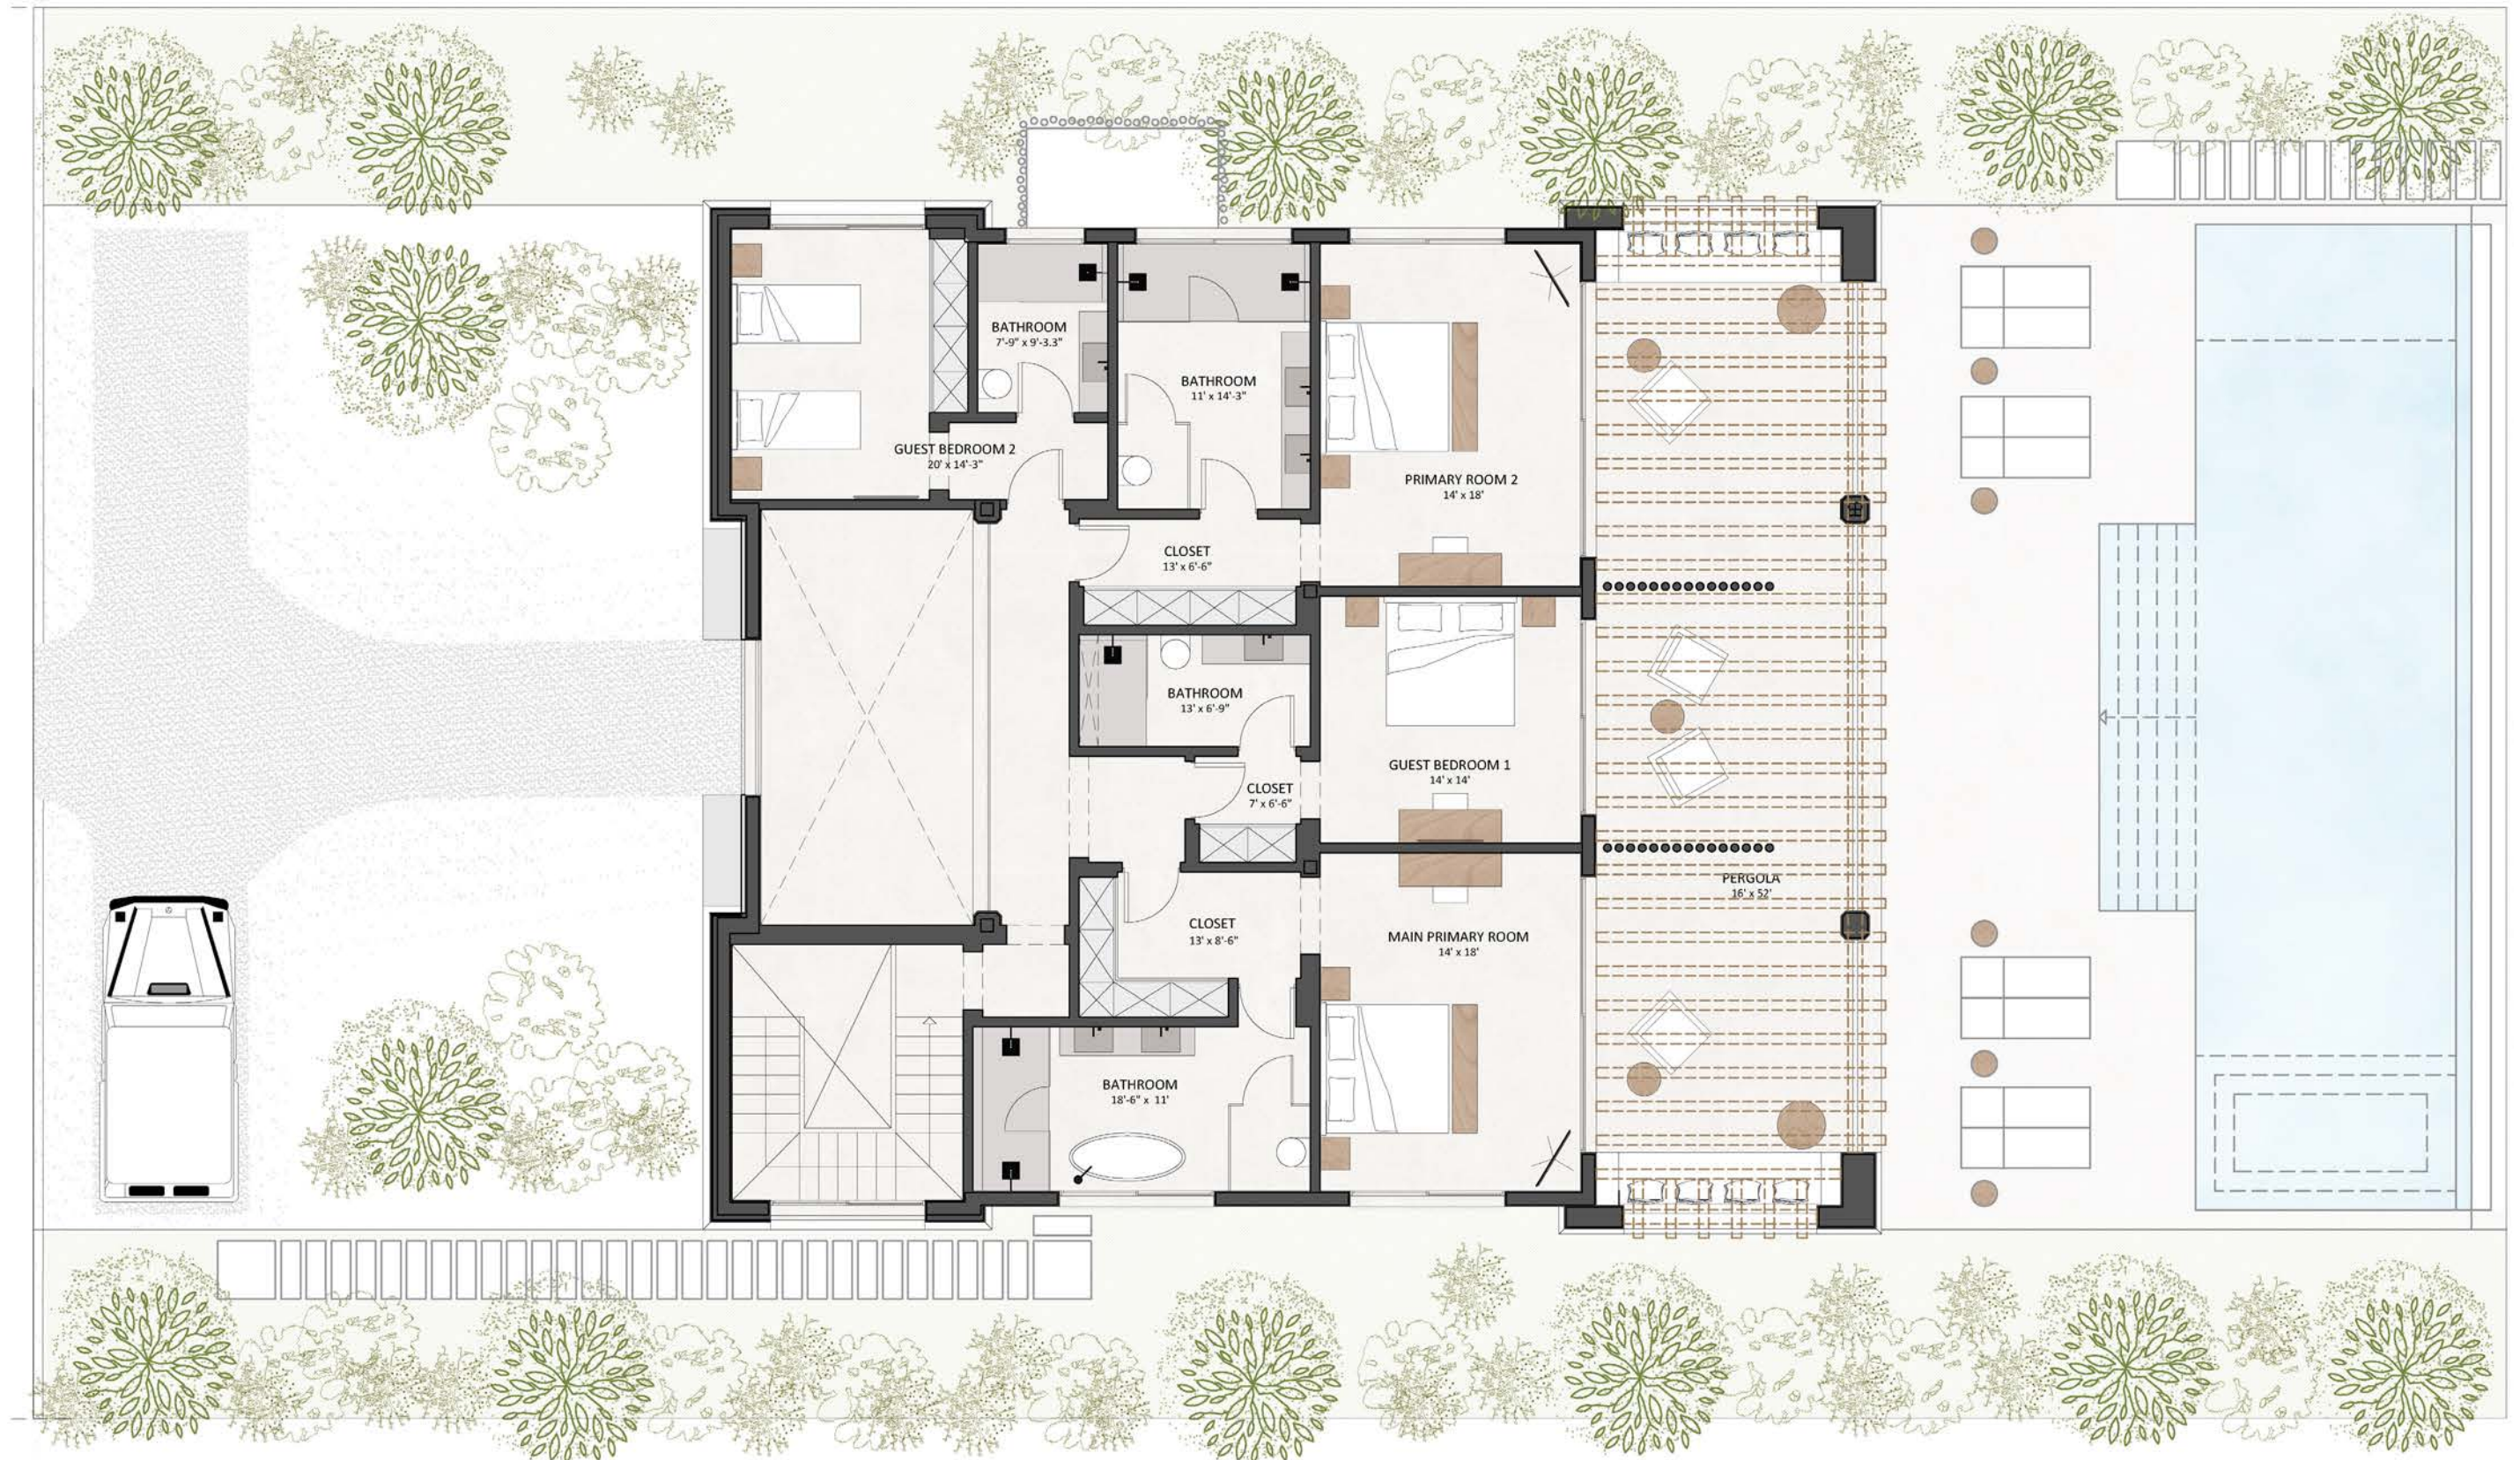

UNDER ROOF 6,073 sq ft

DECK & POOL 1,696 sq ft

TOTAL 7,769 sq ft

   OPTIONAL

UNDER ROOF 6,073 sq ft

DECK & POOL 1,696 sq ft

TOTAL 7,769 sq ft

OPTIONAL

UNDER ROOF 6,073 sq ft

DECK & POOL 1,696 sq ft

TOTAL 7,769 sq ft

OPTIONAL