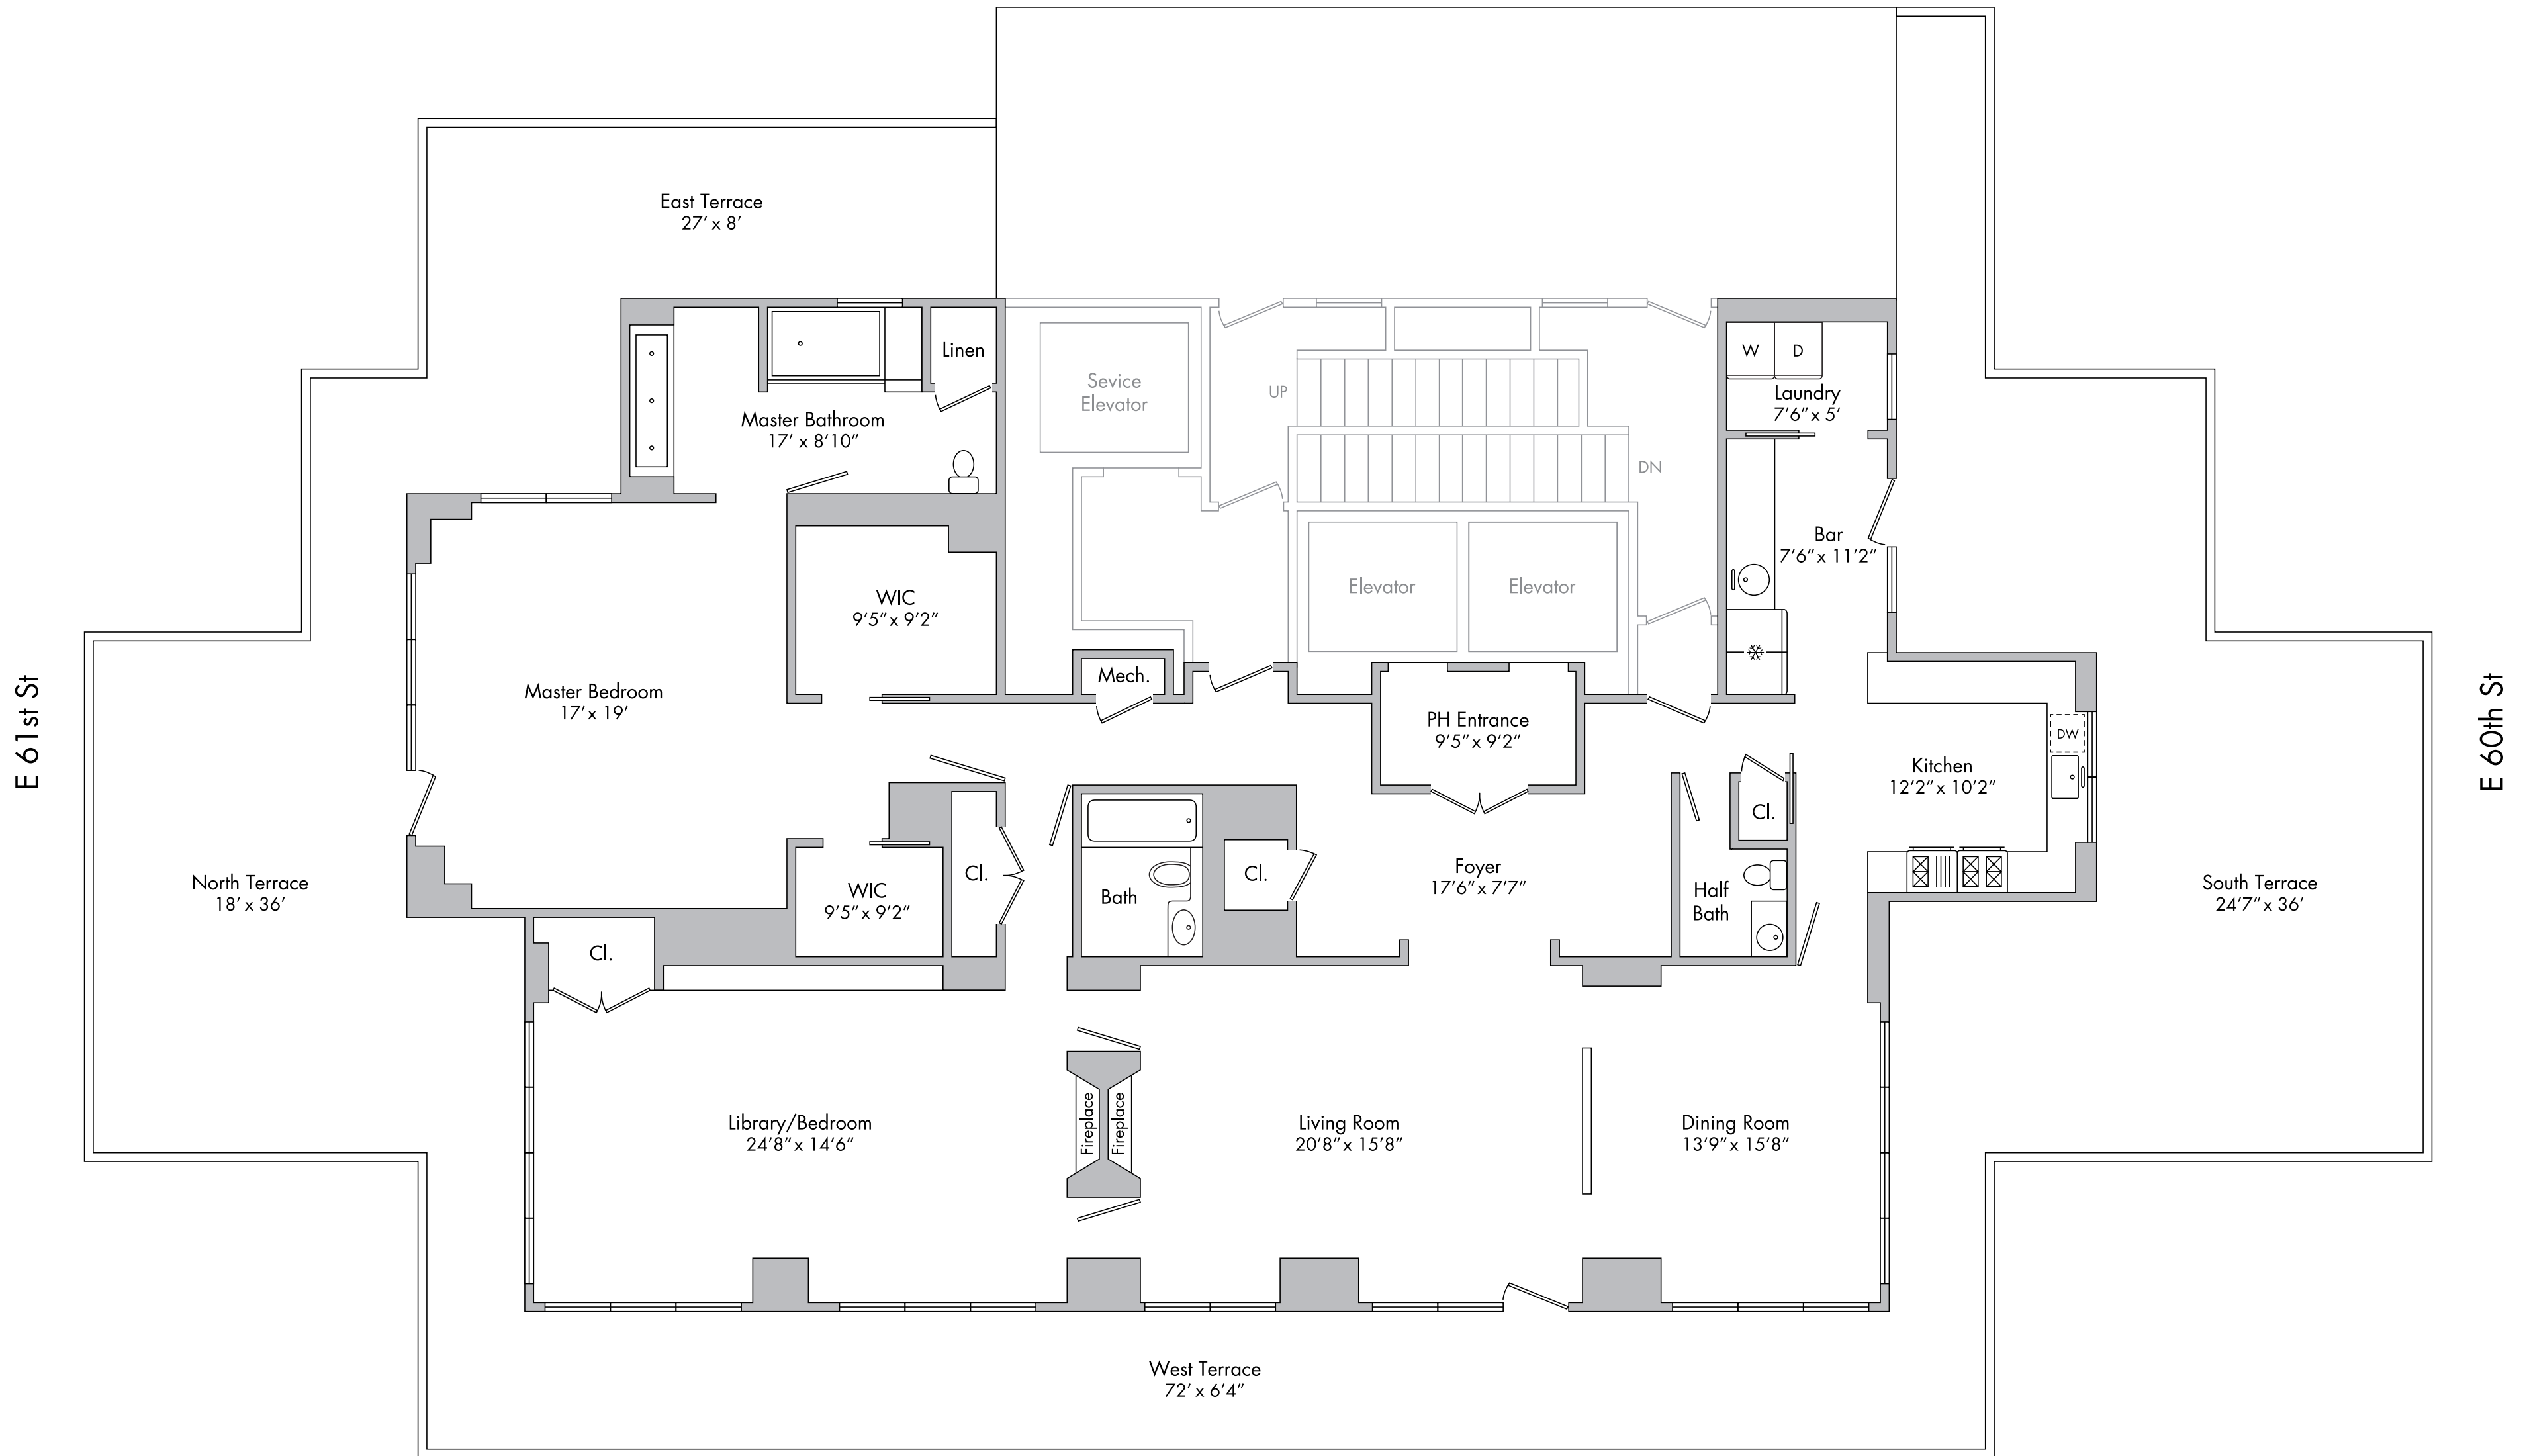

401 EAST 60TH ST #PH NEW YORK, NY 10022

Interior 2650/3100 SF
Exterior 2400 SF

1st Ave

All dimensions are approximate and for illustration purposes only.