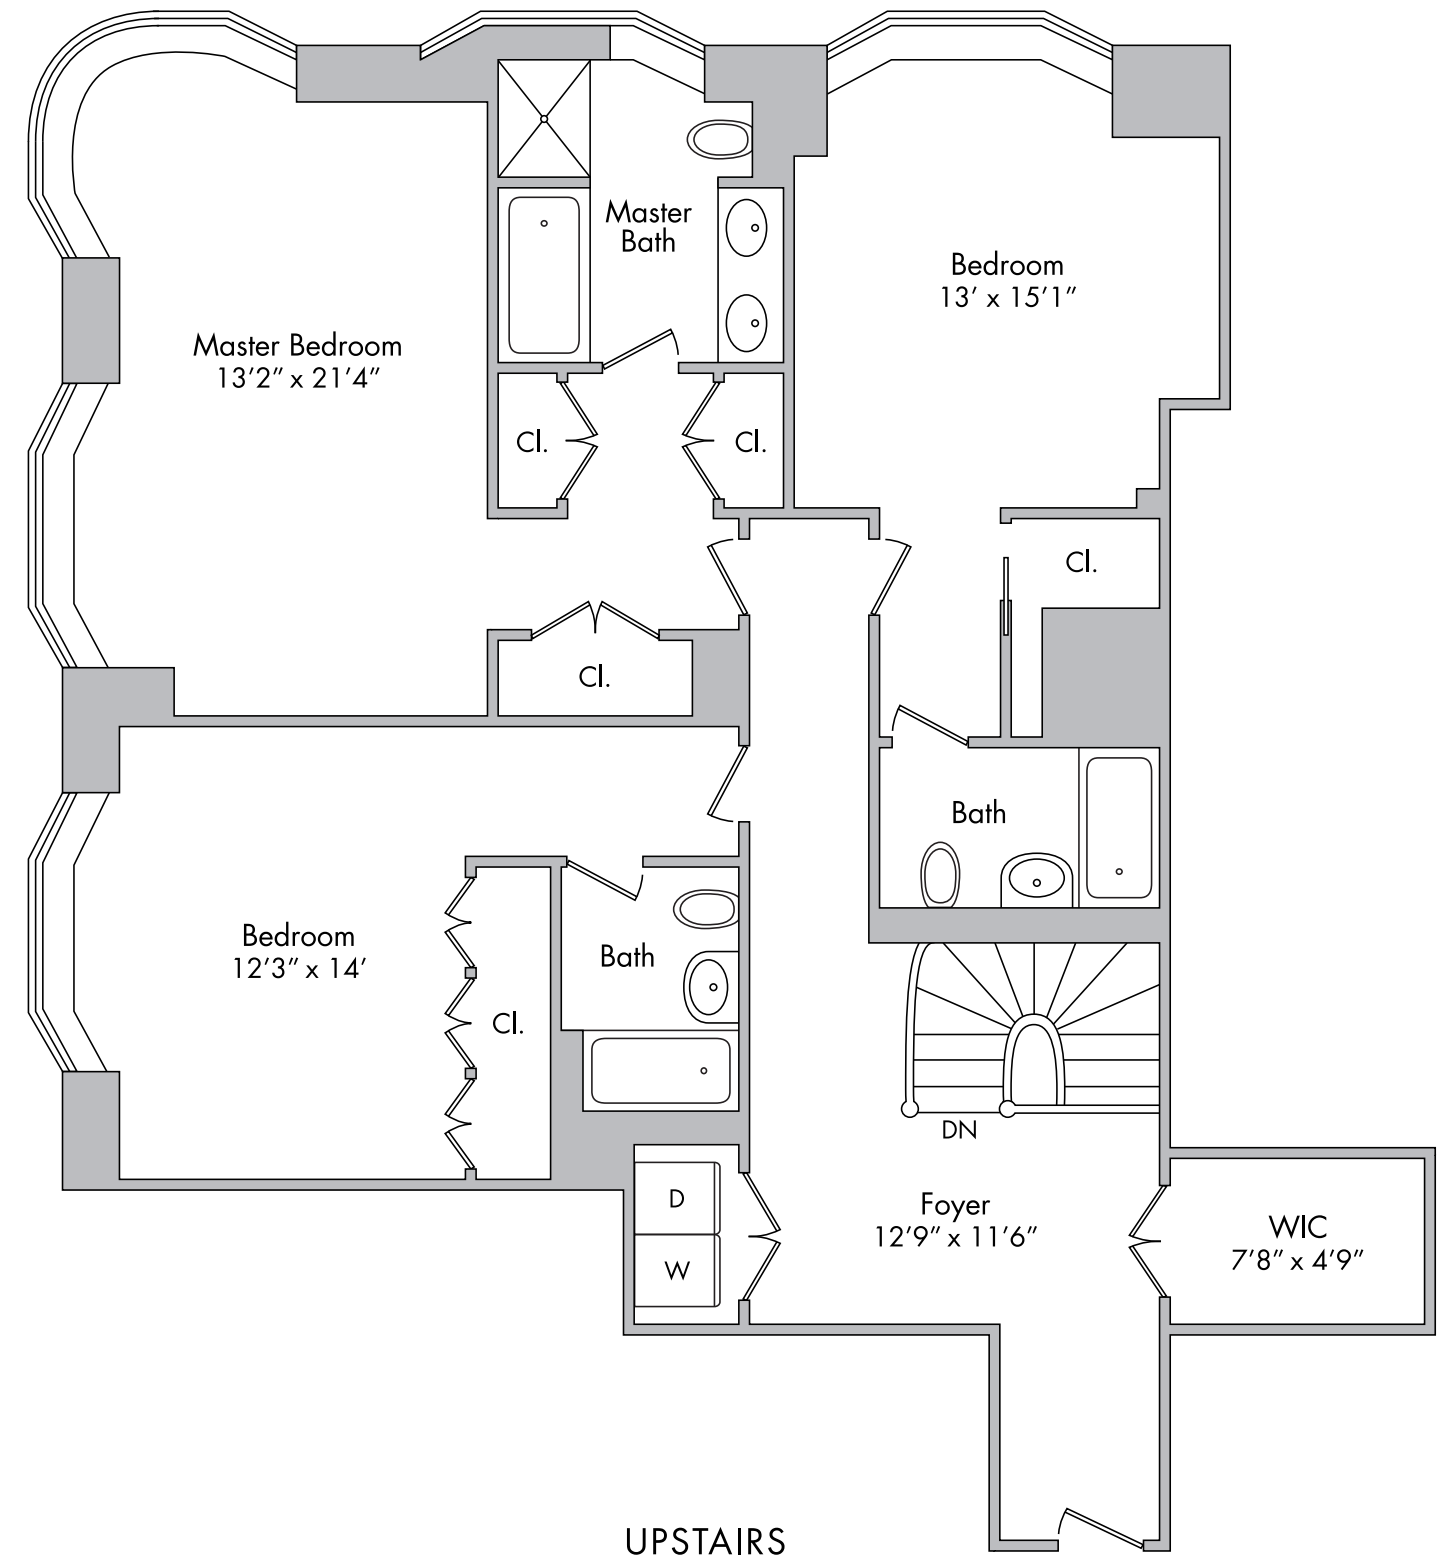

W 88th Street

Central Park West

279 CENTRAL PARK WEST #3/4B NEW YORK, NY 10024

All dimensions are approximate and for illustration purposes only.