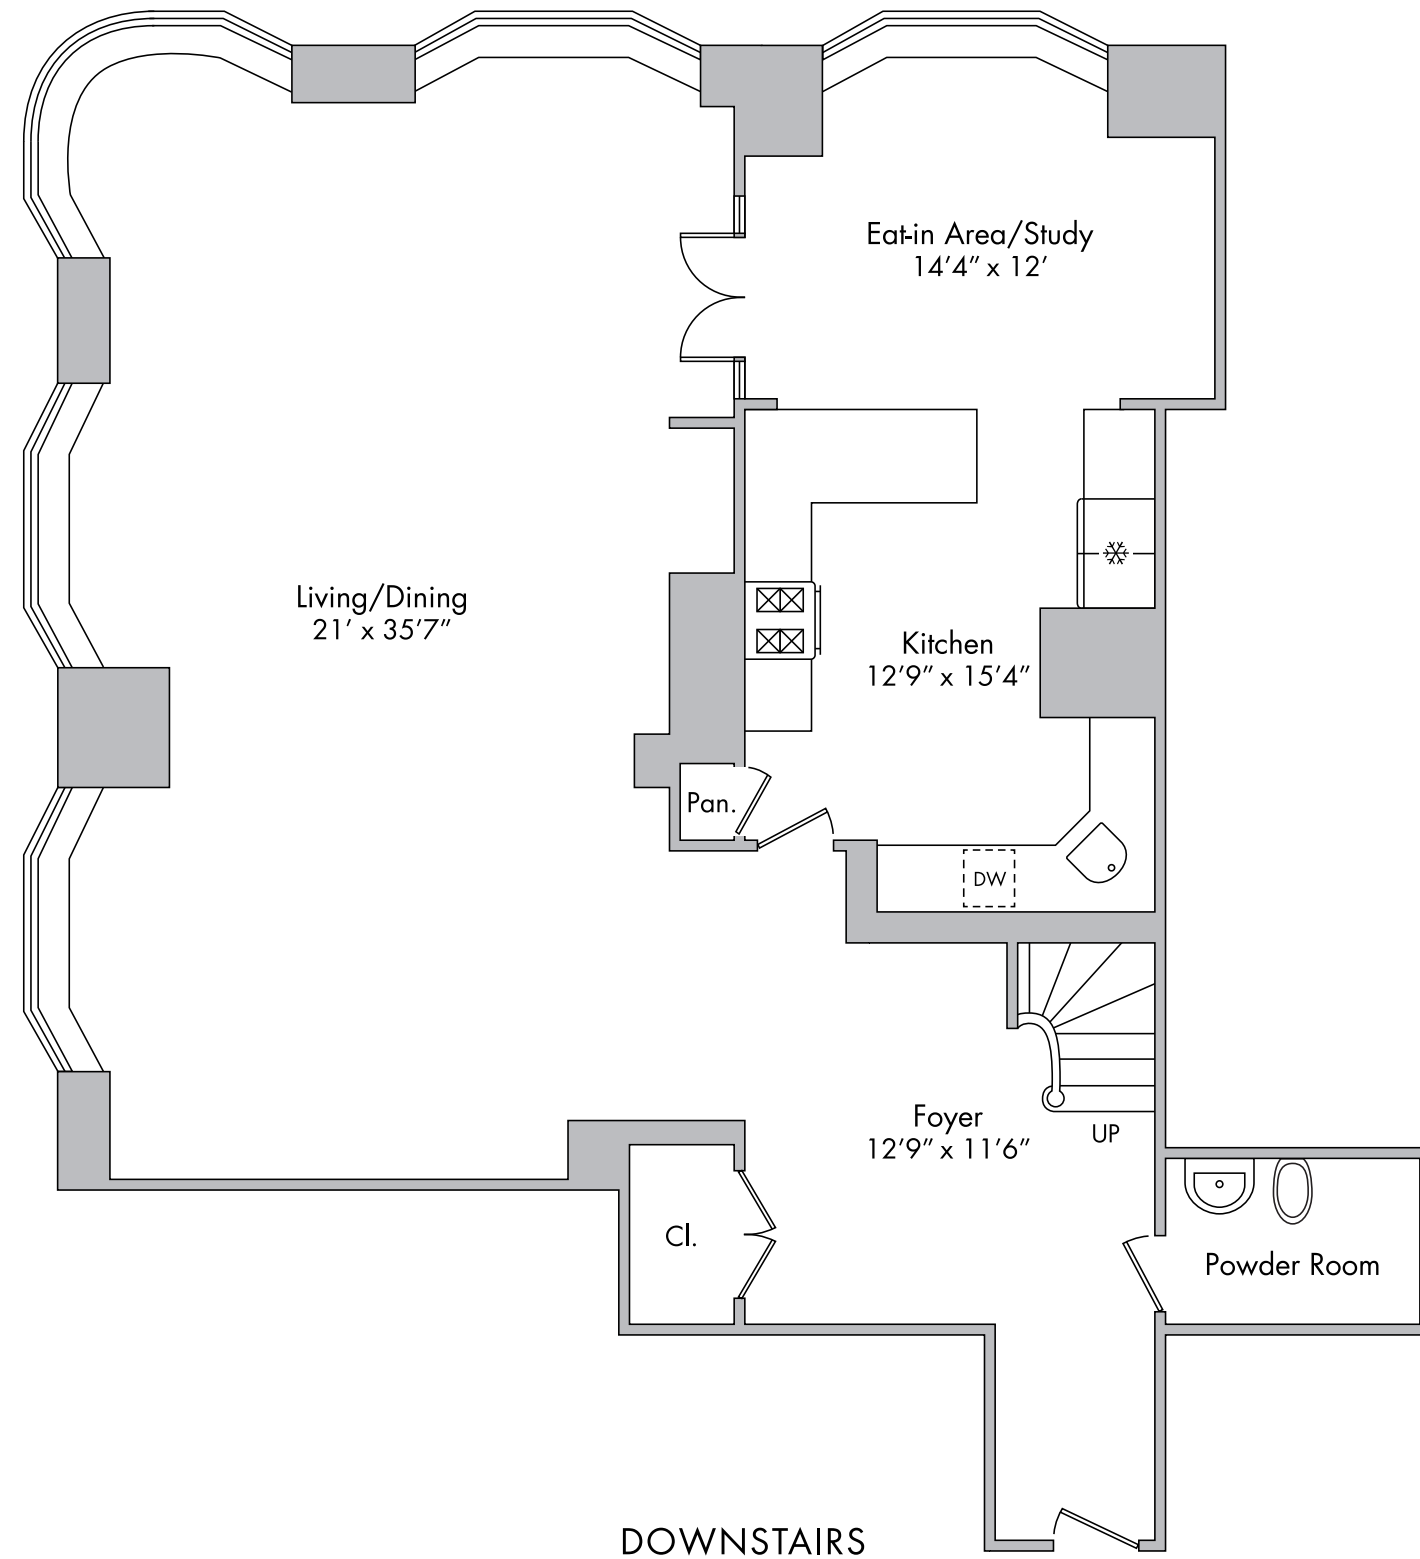

W 88th Street

Central Park West

279 CENTRAL PARK WEST #3/4B NEW YORK, NY 10024

All dimensions are approximate and for illustration purposes only.